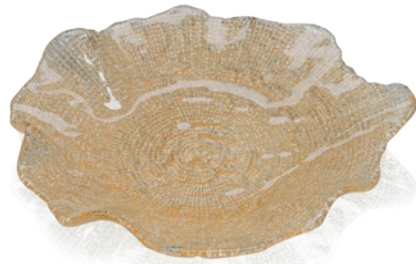

8288.3
Piatto in vetro decoro glitter oro champagne
Plate in gold glitter decorated glass
Ø 28 cm - h 5 cm | Ø 11 inch - h 2 inch