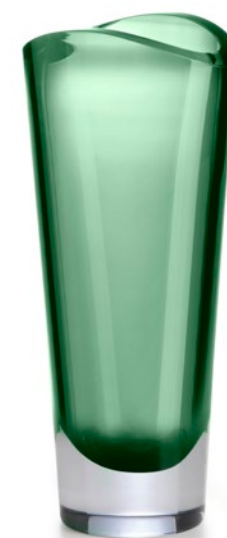

8825.1

Vaso medio in vetro incamiciato verde
Medium vase in green cased glass
Ø 14,5x11 cm - h 32 cm
Ø 5,7x4,3 inch - h 12,6 inch