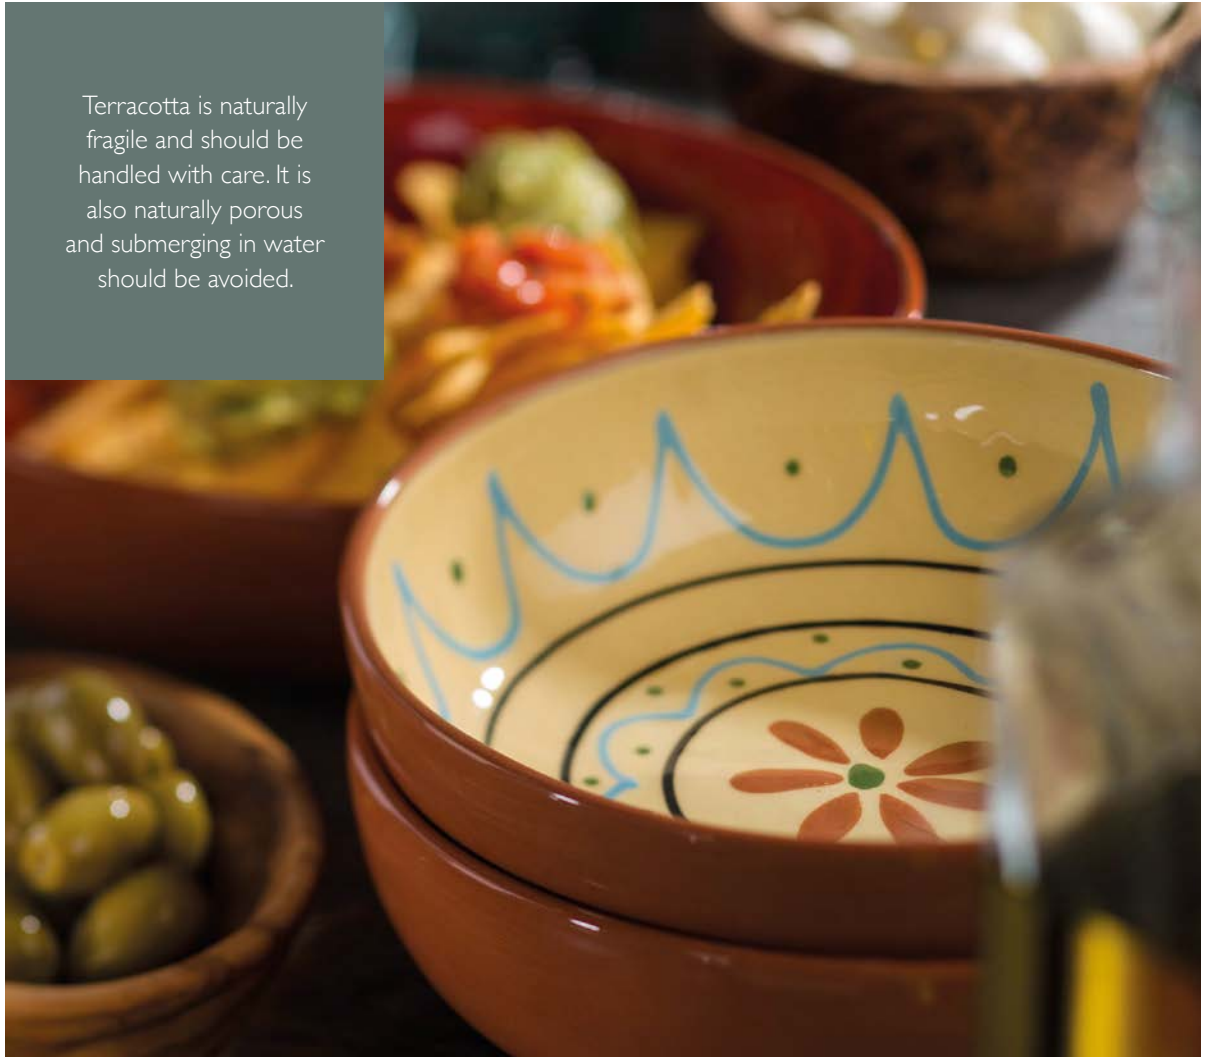

# ESTRELLA FIESTA Traditional Terracotta

Terracotta is naturally fragile and should be handled with care. It is also naturally porous and submerging in water should be avoided.