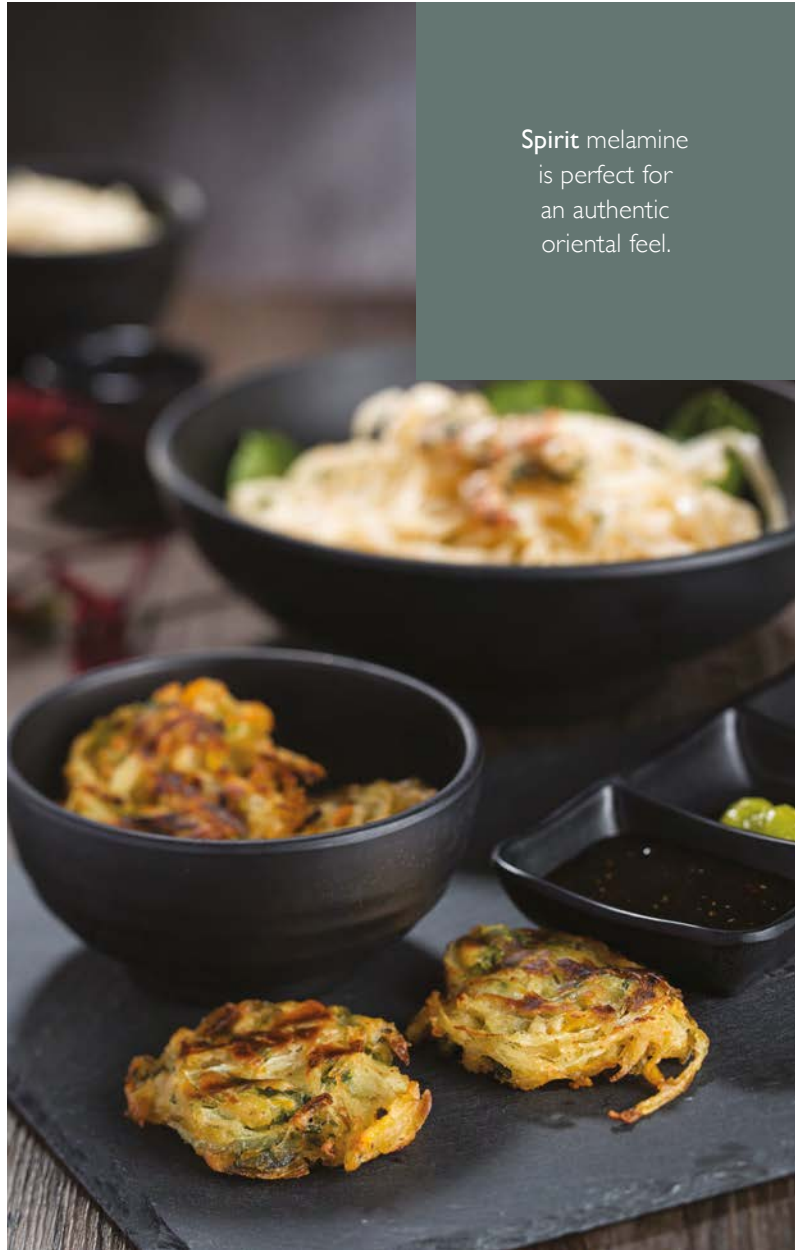

Spirit melamine is perfect for an authentic oriental feel.