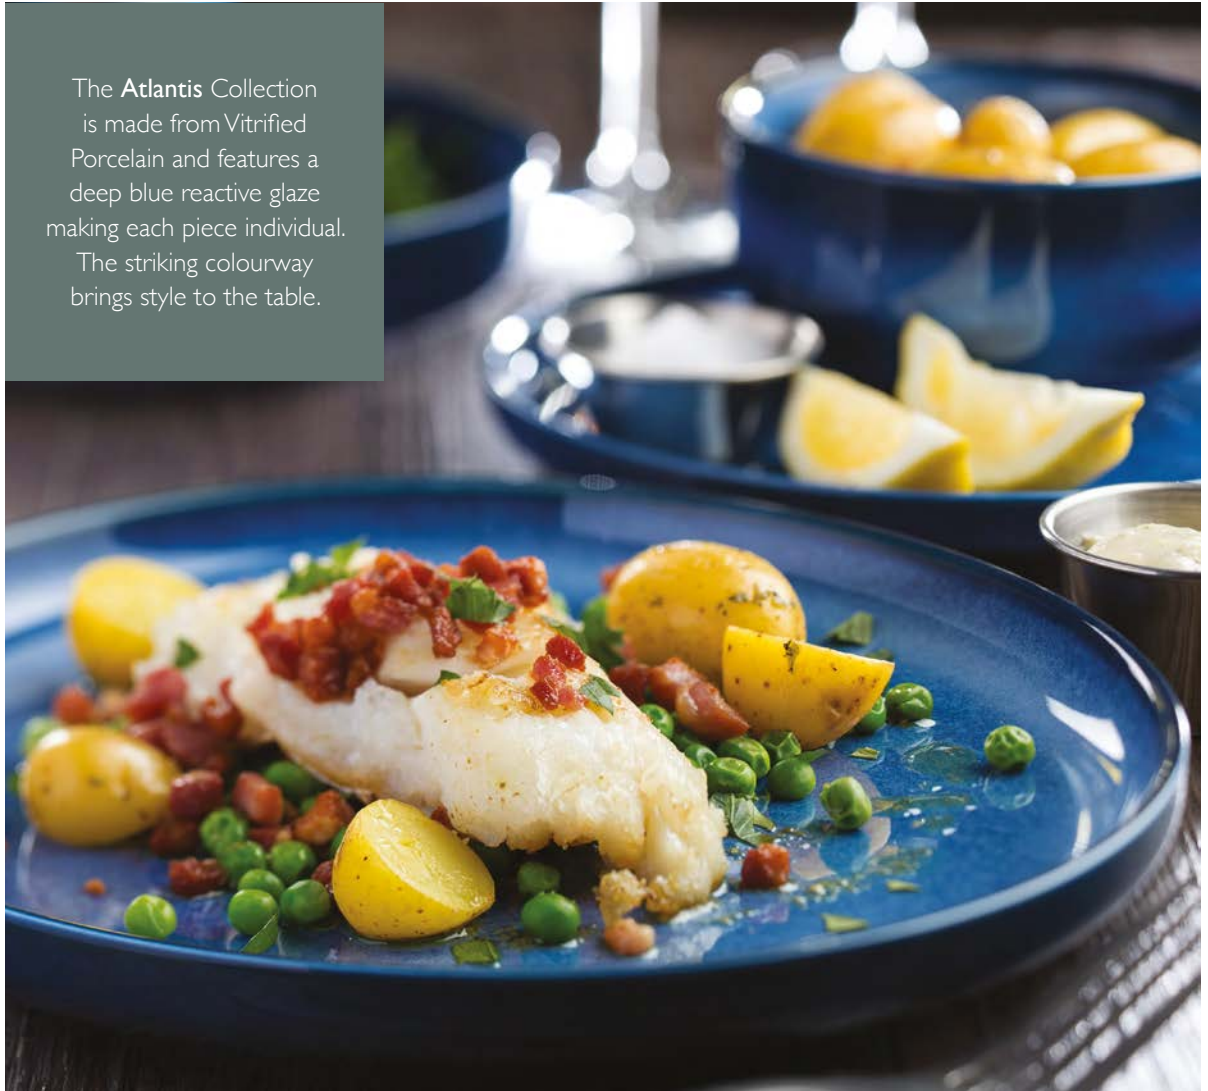

A variation in pattern and colour intensity is an intrinsic part of this reactive glaze, making each piece beautifully unique.