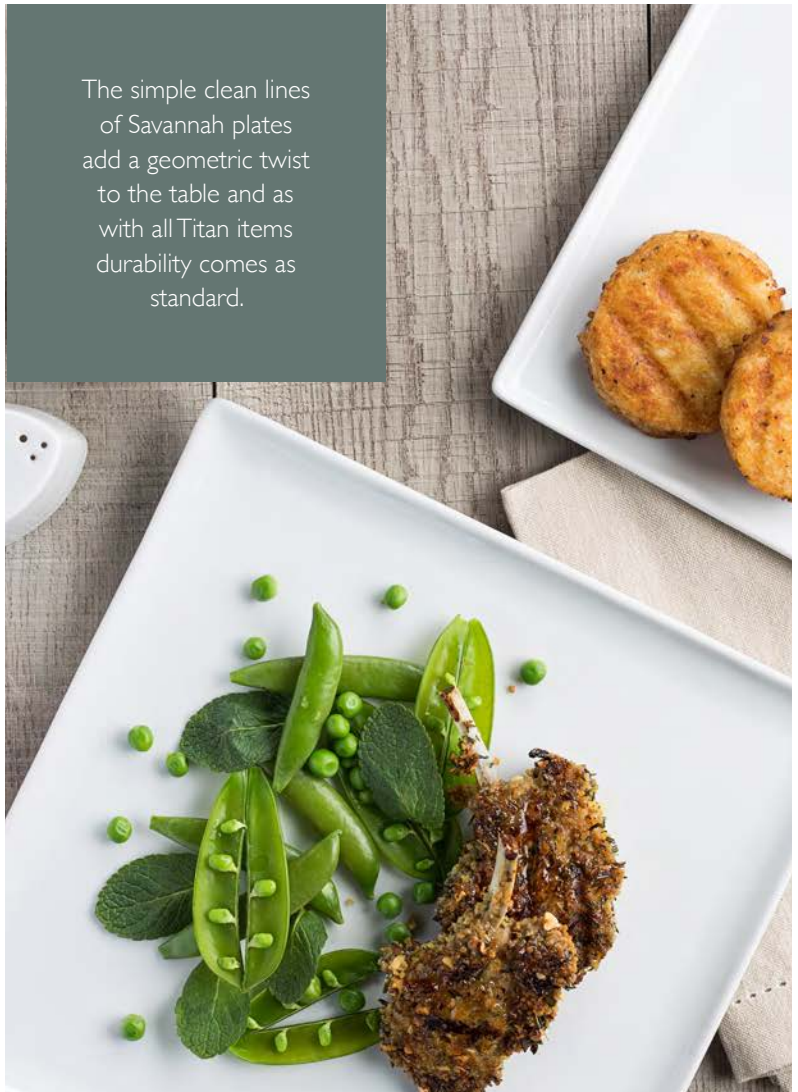

**Options Square Plates**  
**A1530** 10.5" (27cm) Box of 12  
**A1529** 8.5" (21.5cm) Box of 12

The simple clean lines of Savannah plates add a geometric twist to the table and as with all Titan items durability comes as standard.