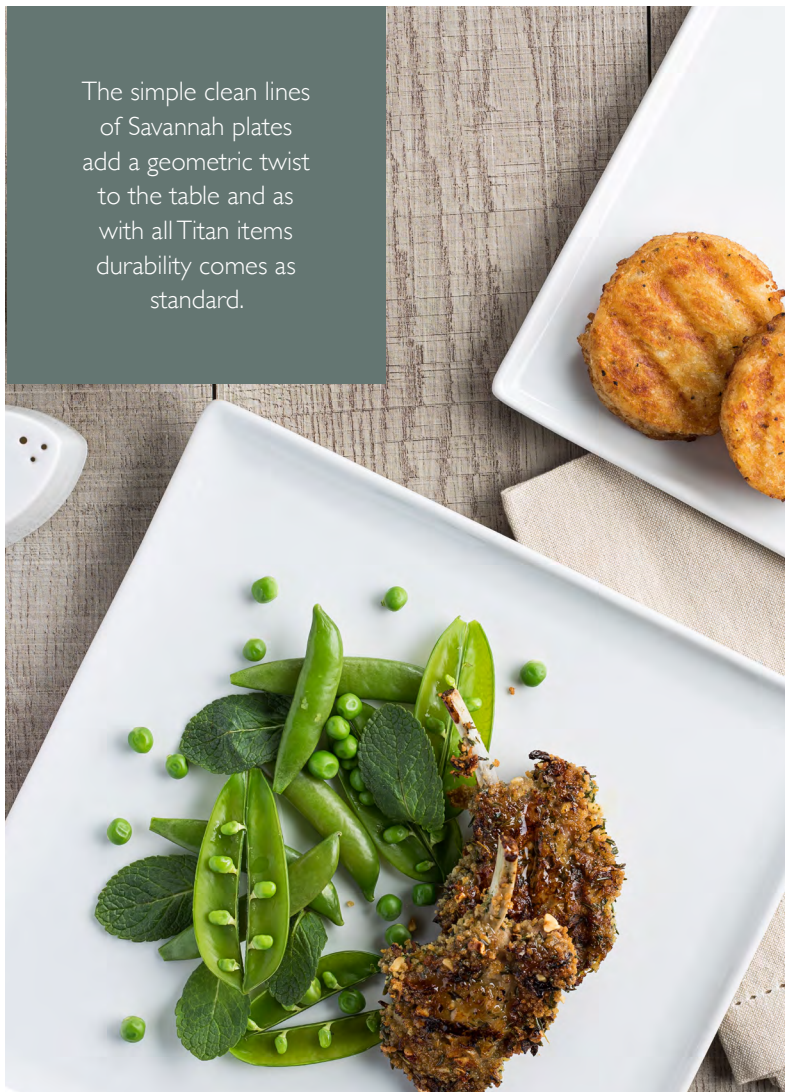

Options Square Plates
A1530 10.5" (27cm) Box of 12
A1529 8.5" (21.5cm) Box of 12

The simple clean lines of Savannah plates add a geometric twist to the table and as with all Titan items durability comes as standard.