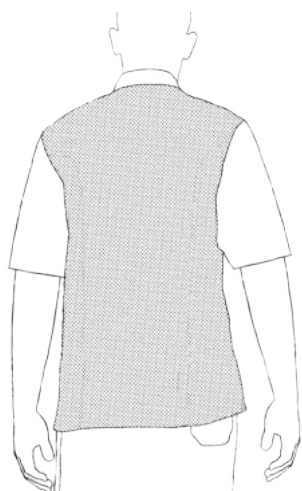

MICROFIBER

OTTAVIO MM WHITE

2065001E

100% Microfiber

- g 130/mq
- sizes: s,m,l,xl,xxl,xxxl,xxxxl

AIR PLUS

OTTAVIO MM BLACK

2065002E

100% Microfiber

- g 130/mq
- sizes: s,m,l,xl,xxl,xxxl,xxxxl

IRON FREE

NO SKIN CONTACT OF THE METAL

WATER PROOF

HAND PEACH INSIDE