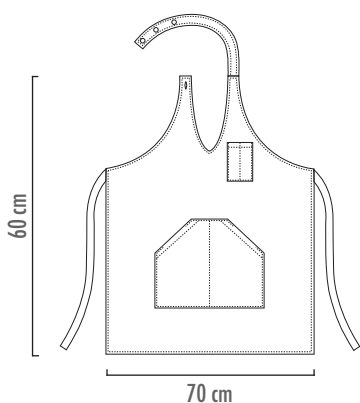

PUB

BLACK
6112002C