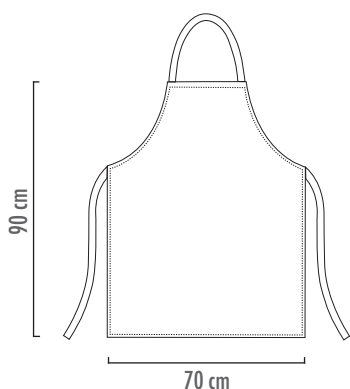

STRONG
7400425T

85% POLYURETHANE
15% POLYESTER

EASY CLEAN

BLACK
6113002C

JEANS BROWN
6113009F

GREY MIX
6113067C

JEANS
6113070F

BIP APRON NO POCKET