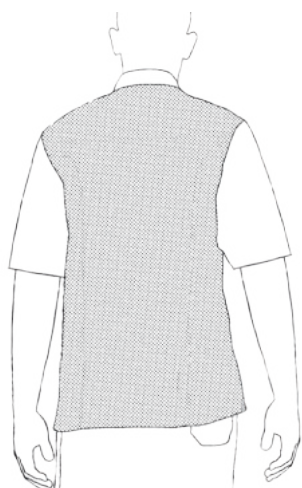

OTTAVIO MM BROWN
2065009C

65% Polyester - 35% Cotton

- g 200/mq
- sizes: s,m,l,xl,xxl,xxxl,xxxxl