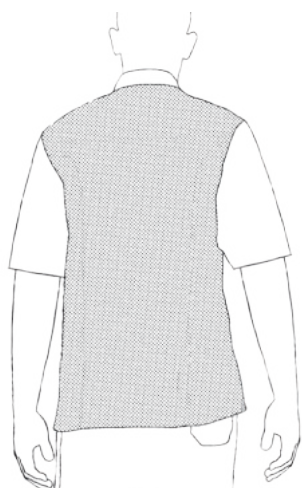

OTTAVIO MM BORDEAUX

2065003C

65% Polyester - 35% Cotton

- g 200/mq
- sizes: s,m,l,xl,xxl,xxxl,xxxxl

OTTAVIO MM SAYLOR

2065006C

65% Polyester - 35% Cotton

- g 200/mq
- sizes: s,m,l,xl,xxl,xxxl,xxxxl