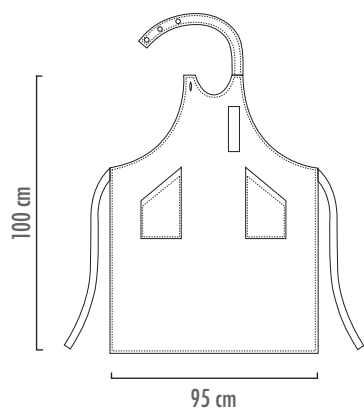

SOMMELIER CLASSIC

BLACK
6105002C