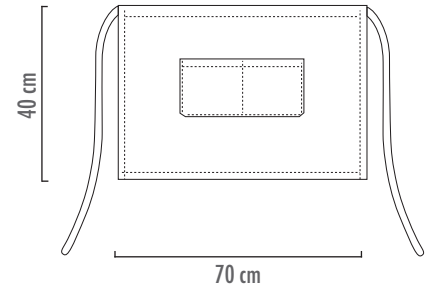

HOST

con tascone
with pocket

TRAVETTA FALDA

SERVICE
S02

NEW

BROWN
6115009U

85% POLYURETHANE
15% POLYESTER

EASY CLEAN