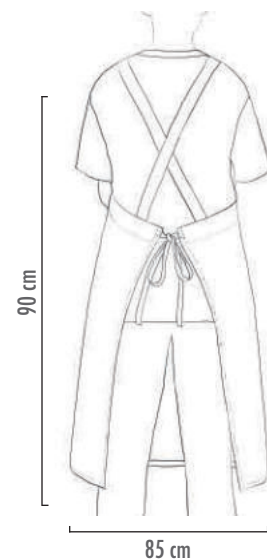

GARDEN

con tascone
with pocket

WHITE
6116001A