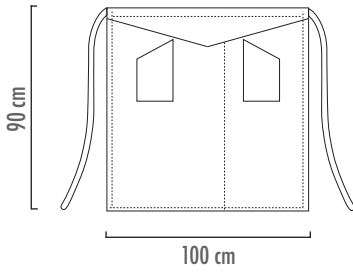

DOUBLE

BORDEAUX
6109003C