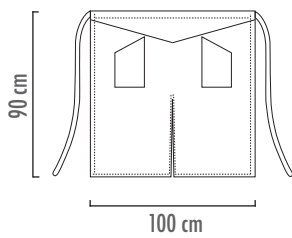

CUT

CUT BLACK
6110002C