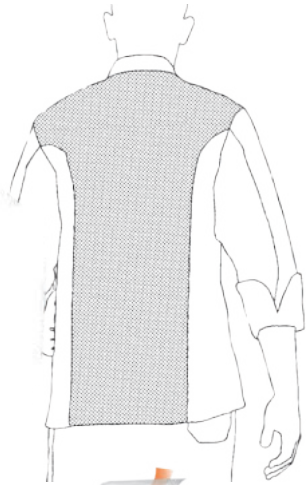

COMFORT

COMFORT BLACK

2031002C

65% Polyester - 35% Cotton

- g 200/mq
- sizes: s,m,l,xl,xxl,xxxl,xxxxl

COMFORT WHITE

2031001A

100% Cotton

- g 190/mq
- sizes: s,m,l,xl,xxl,xxxl,xxxxl