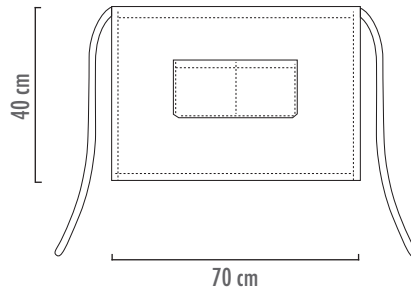

BARMAN

con tascone
with pocket

TRAVETTA FALDA

SERVICE
S02