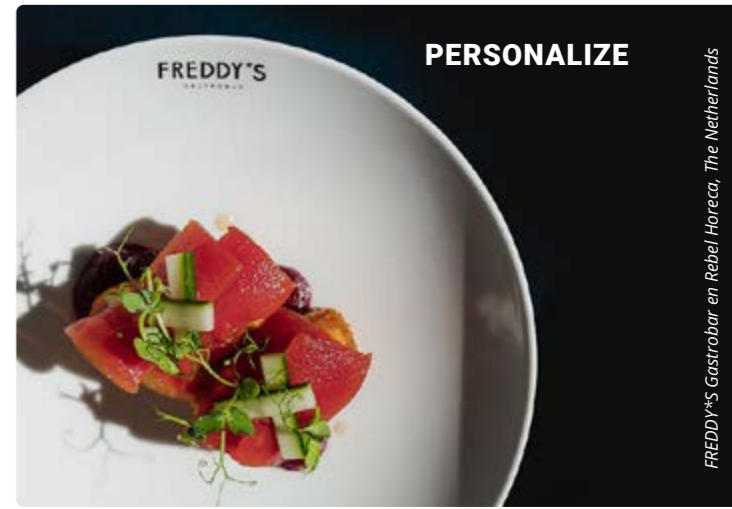

FREDDY'S Gastrobar en Rebel Horeca, The Netherlands

Mr. Sammi, The Netherlands

PERSONALIZE

FREDDY'S Gastrobar en Rebel Horeca, The Netherlands

PERSONALIZE YOUR PORCELAIN, GLASSWARE OR GREASEPROOF PAPER

Personalized porcelain, glassware or greaseproof paper makes your table setting even more unique and personal! Due to the wide variety of possibilities within our ranges, we look at each project individually. We can send you a **quote**, matching your specific requirements. Quotes for glassware and porcelain are possible from 48 pieces and for greaseproof paper from 40 packs. Your logo is burned into the porcelain and is **dishwasher safe**. Simply send us your logo/design digitally as **EPS** file with the desired pantone colours in PMS. You can also receive **samples**, for which costs will be charged. After your final confirmation, the products will be printed. This usually takes around three weeks.