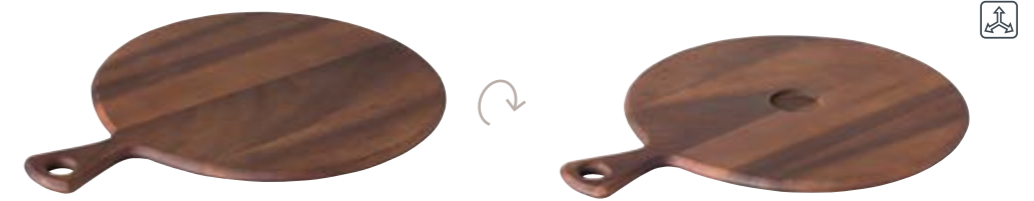

CONICAL ACACIA BOWL
CB2008^ Ø 7 x H 2,5 cm - per 1

Combine with
SKEWER HOLDER P. 143
SKEWERS P. 143

^ available to order.

PRESENTATION
WOOD

PRESENTATION
WOOD

ACACIA PIZZA/ANTI PASTI BOARD ROUND WITH HANDLE
CB3003 44 x 34 x 1,5 cm - per 1