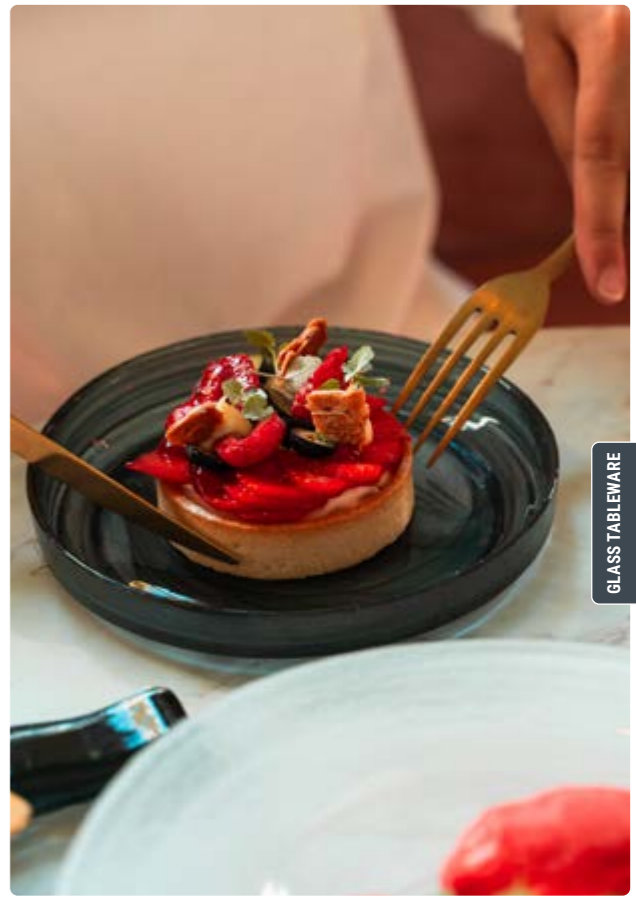

GLASS TABLEWARE

GLASS TABLEWARE

GLASS TABLEWARE