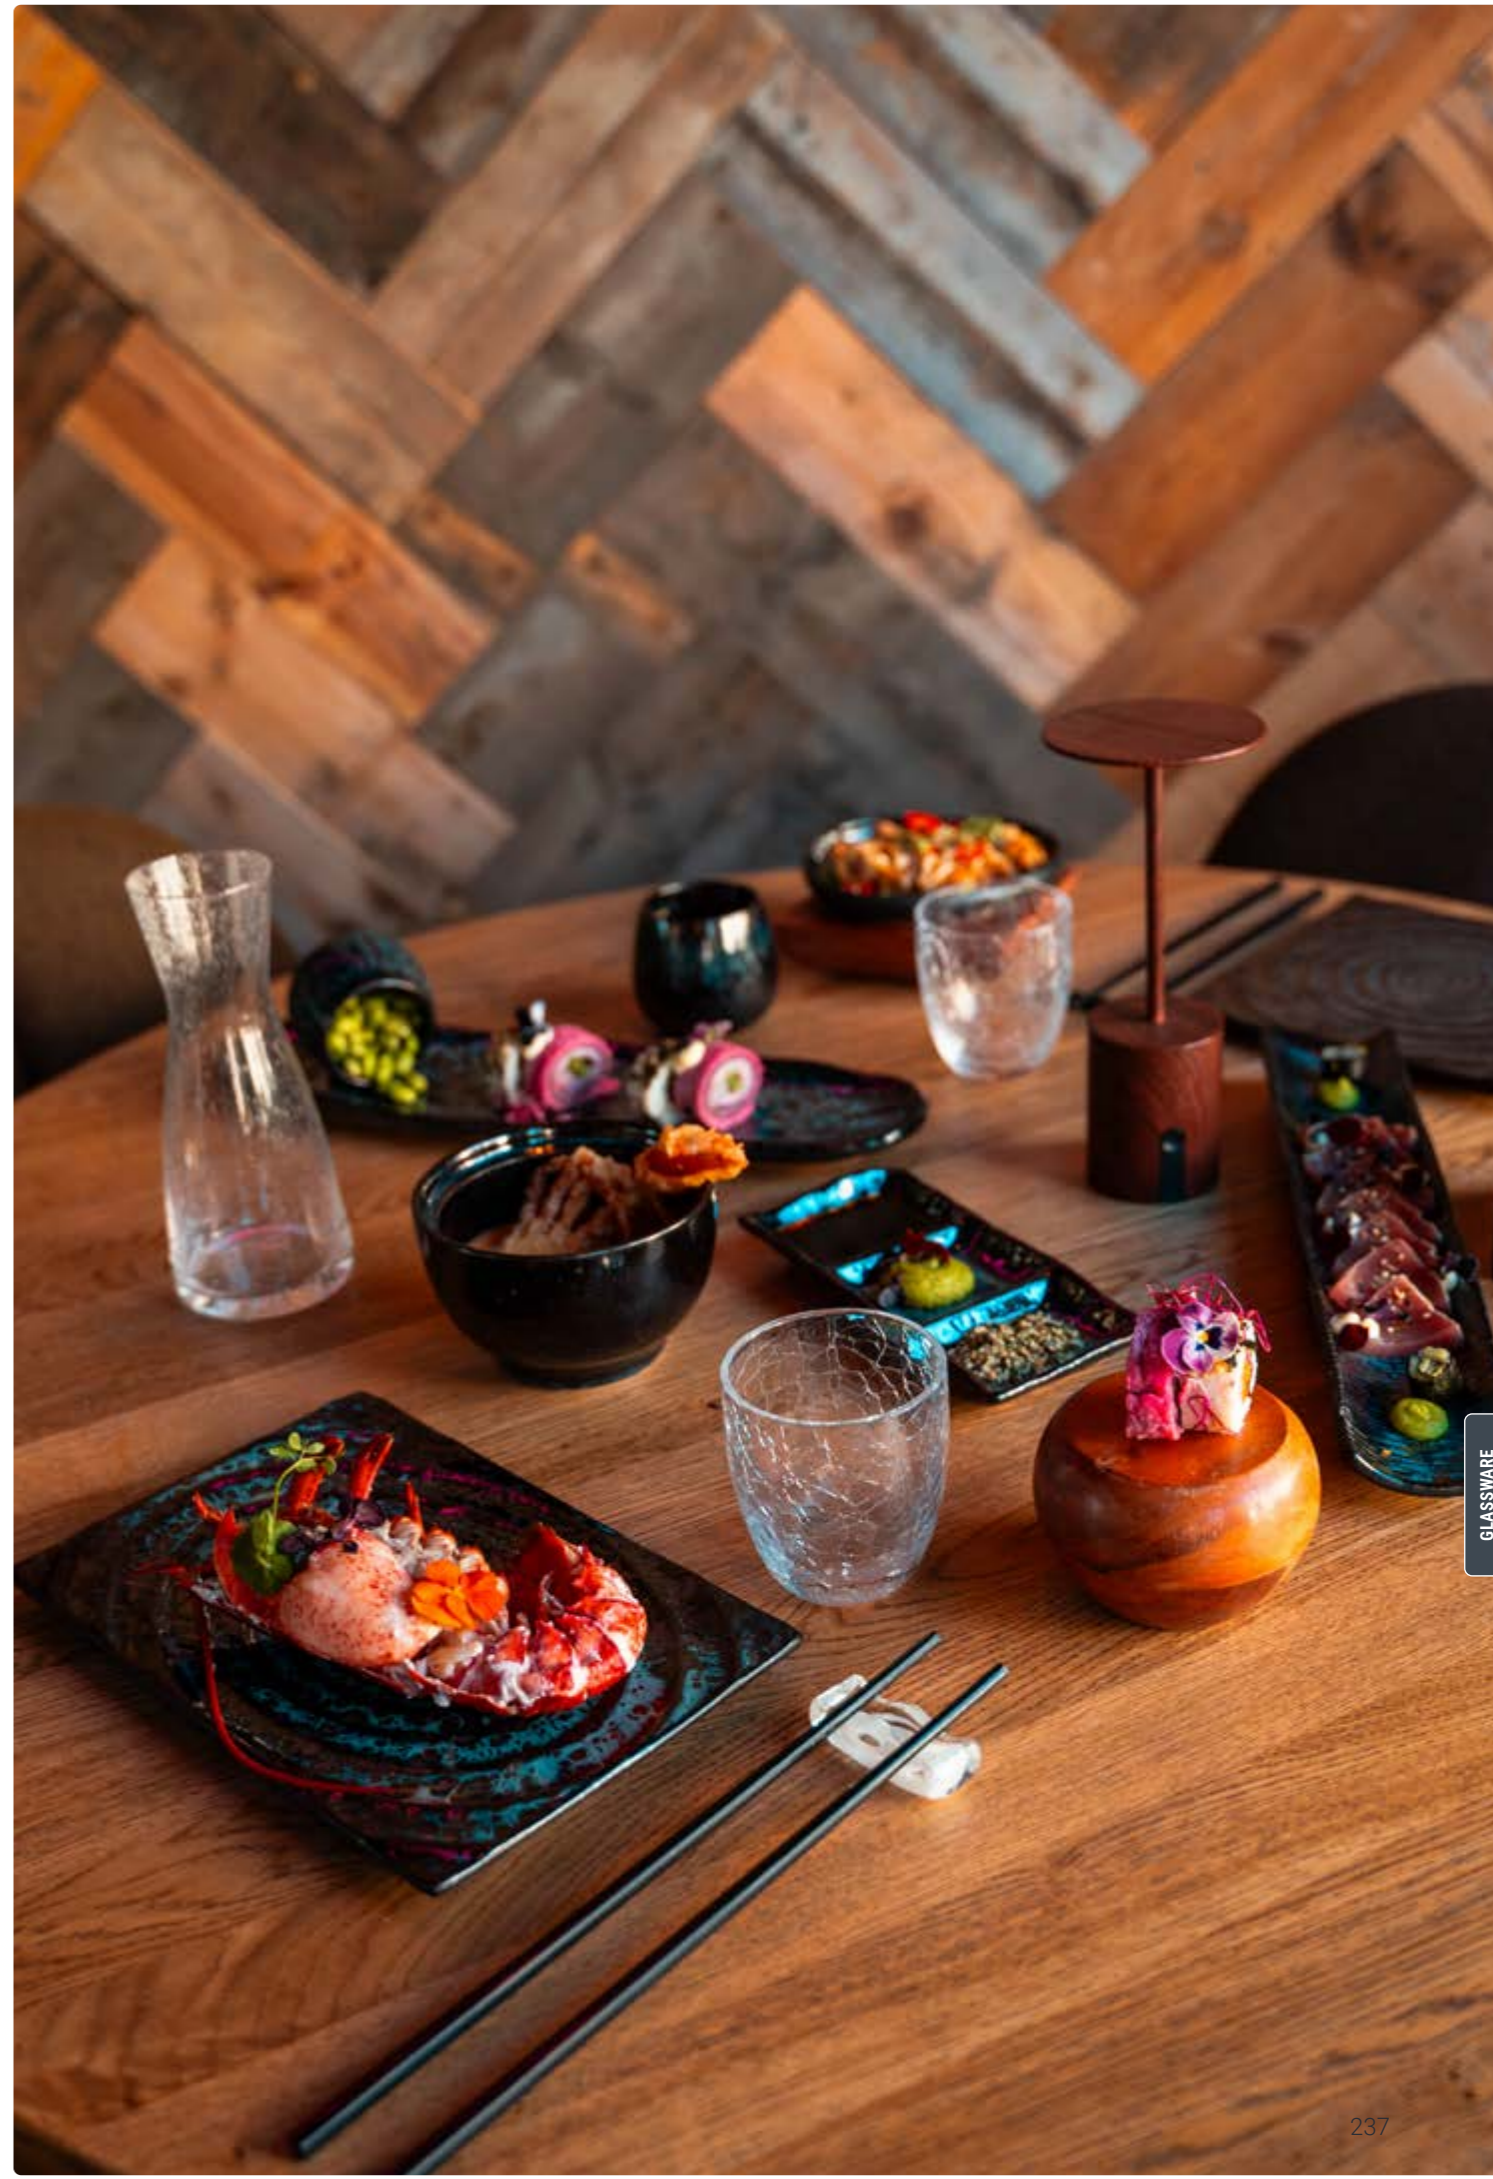

NUDE CRYSTALLINE
DRINKING GLASSES

DRINKING GLASSES

GLASSWARE

#This item will no longer be available when stock runs out.

GLASSWARE