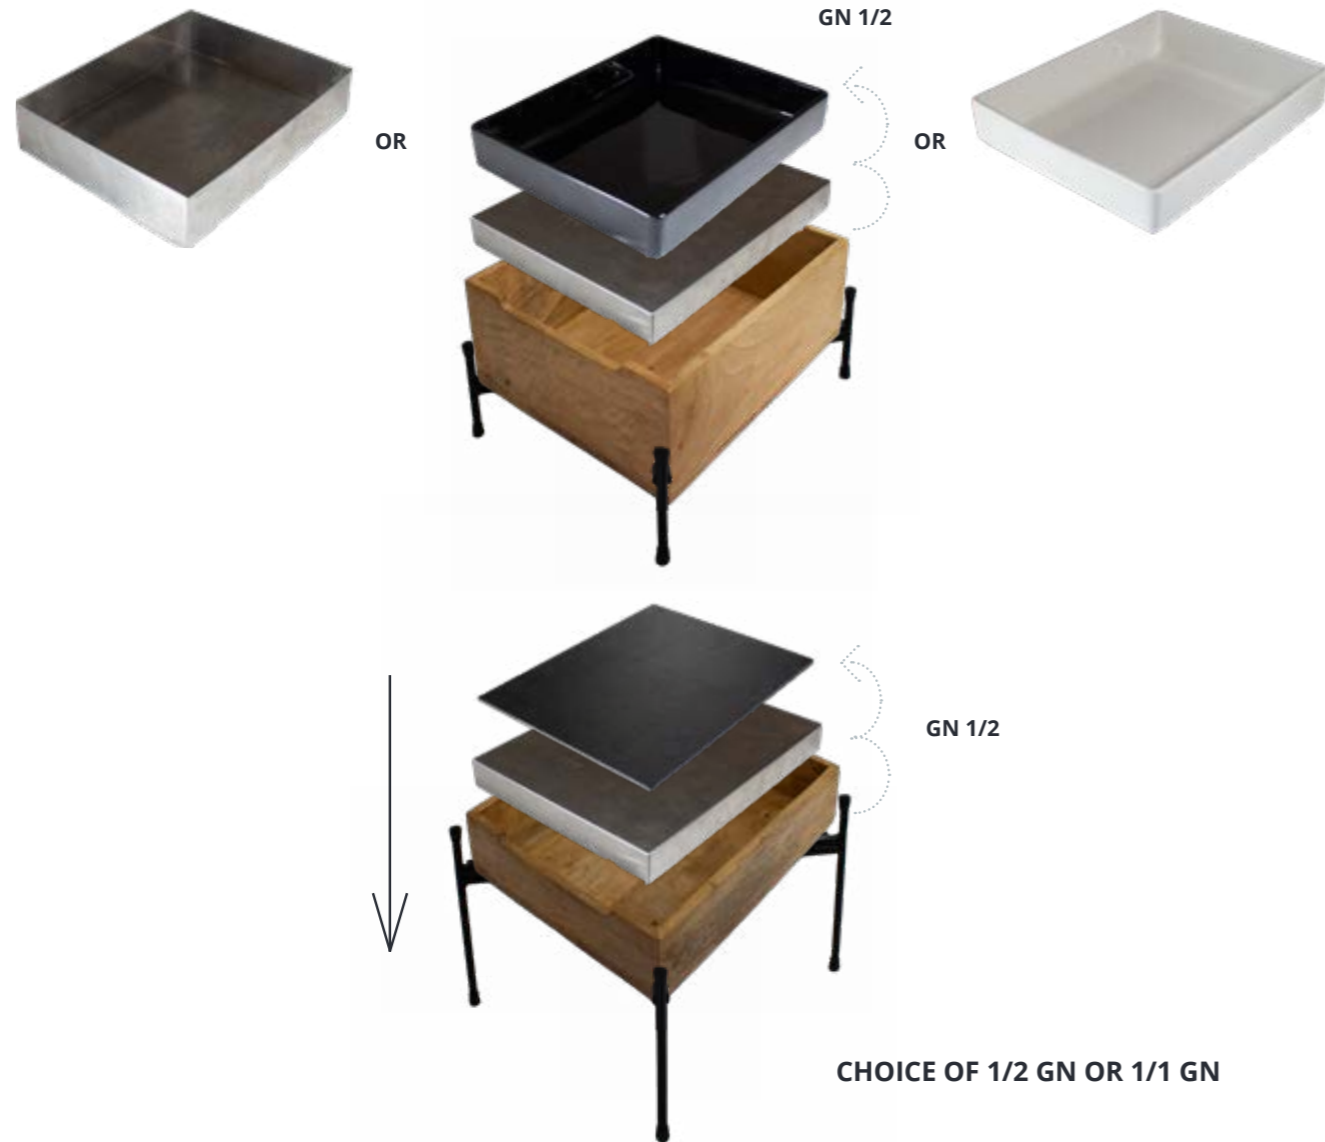

TRAYS, RISERS AND COOLING SOLUTIONS

Discover our latest buffet collection, where style and functionality come together perfectly for any cold buffet presentation. This collection features **gastronorm buffet items**, including cutlery holders, wooden, porcelain, and stainless steel buffet trays, cooling elements, slate presentation boards, and buffet holders with cutouts, offering endless combination possibilities. Thanks to the convenient gastronorm format, all components are easily interchangeable and simple to combine for the ideal setup. The natural wood finish adds a warm, rustic touch to your buffet, while the **cooling elements** ensure that your dishes stay at the perfect temperature for up to 3 to 4 hours.

GASTRONORM COOLING SOLUTIONS