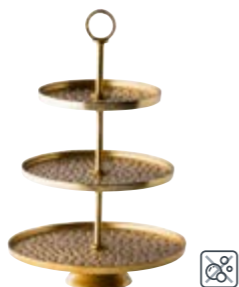

ETAGERE 3 TIERED GOLD COLOURED ALUMINIUM
WCC302520 Ø 30/25/20 cm x 47 cm - per 1
Do not disassemble after assembly