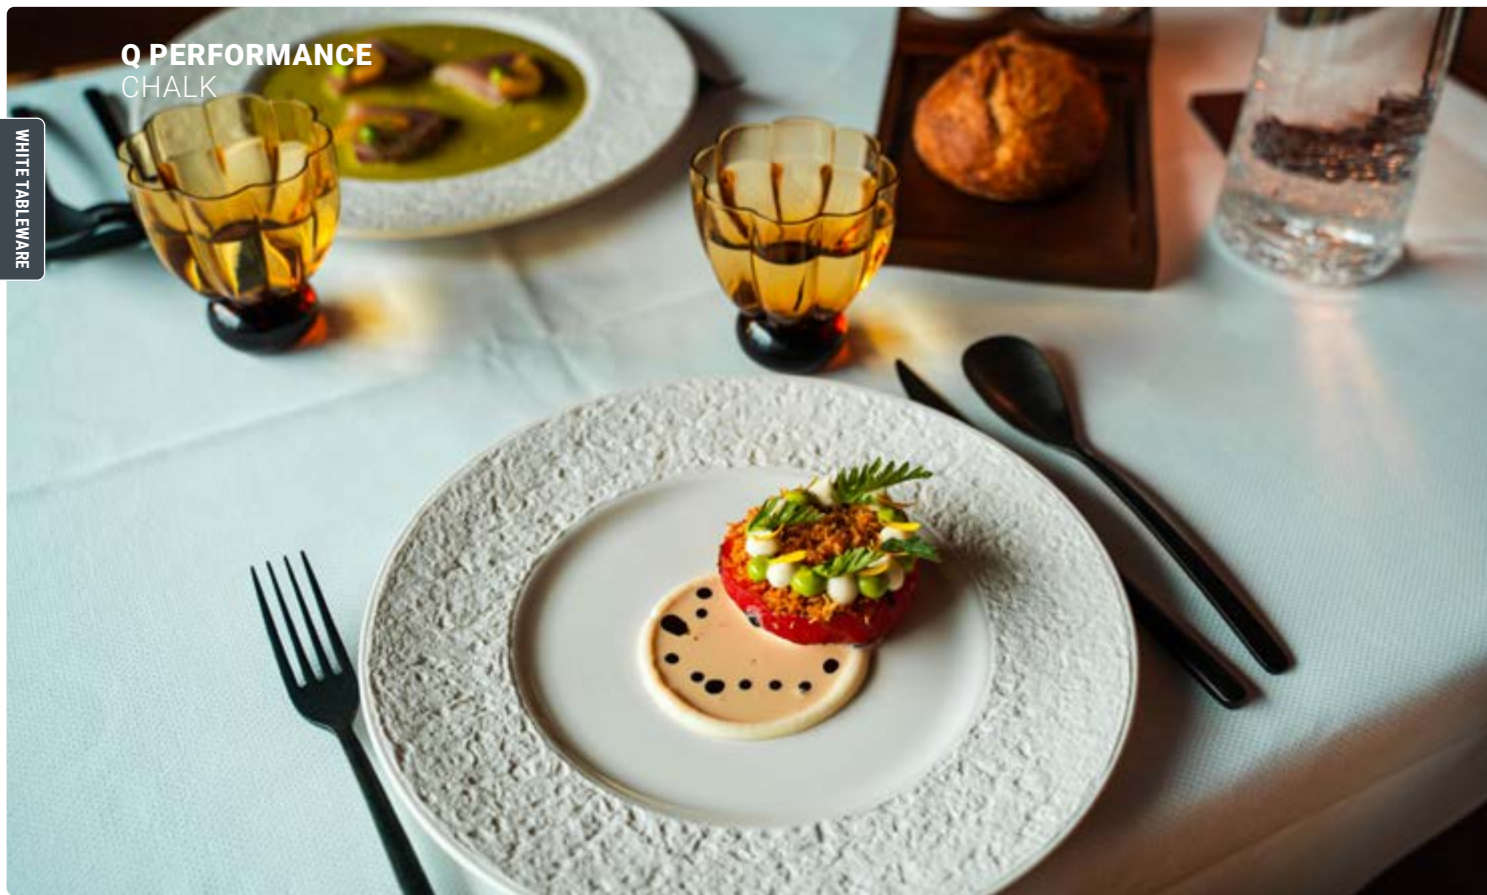

CHALK

MULTIFUNCTIONAL USE; FROM BREAKFAST TO FINE DINING

AFFORDABLE ALTERNATIVE FOR HIGHEST SEGMENT

OPTIMAL STACKABILITY

5 YEAR CHIP WARRANTY ON ROUND PLATES

Combine with
CANADA VINTAGE BLACK P. 220

NEW

Product characteristics

Strength	■ ■ ■ ■ ■
Lightweight	■ ■ ■ ■ □
Scratch resistant	■ ■ ■ ■ ■
Chipgarantie*	5 years

* On selected items