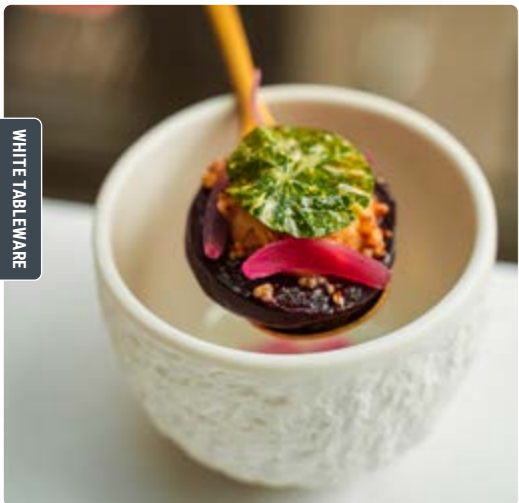

WHITE TABLEWARE 14 - 49

Snow	16
Chalk	18
Q Performance	22
Q Fine China	28
New York	31
Cloud	32
St. James	34
Royal Delft	37
Compass Bubbles	38
Compass De Luxe	39
Essentials	41
María Theresa	42
Q Basis	43
Q Basic Gold	49

COLOURED TABLEWARE 50 - 119

Barcelona	53	Forest	101
Flower	57	Natura	103
Sakura	59	Aqua	107
Cleo	63	Sand	109
Japan	64 - 65	Black Speckle	111
Woq	66	Stonebrown	112
Shapes	67 - 68	Stonewhite	113
Amazon	71	Stonegreen	114
Jersey	77 - 87	Stoneblue	115
Tinto	88 - 91	Honeycomb	116
Hygge	92 - 95	Polar, Koala and Leopard	117
Blue Lagoon	96	Bubbles	118
Speckle	97	Atelier	119
Rock	98		
Oyster	99