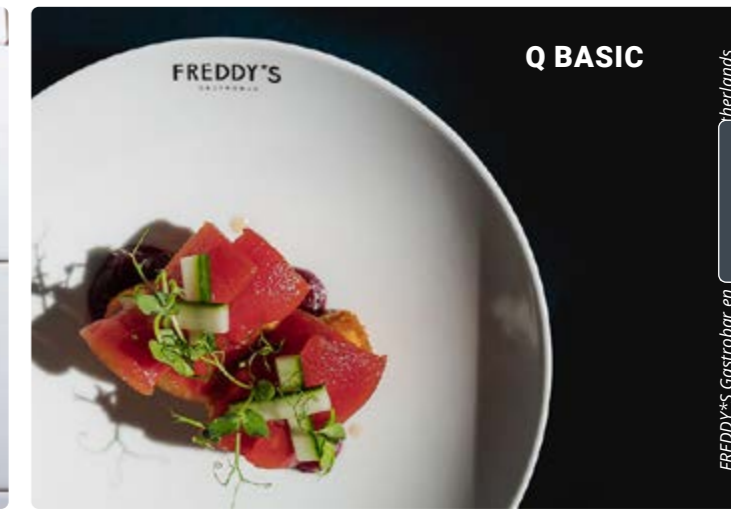

Mr. Sammi, The Netherlands

FREDDY'S Gastrobar en The Netherlands

Q BASIC