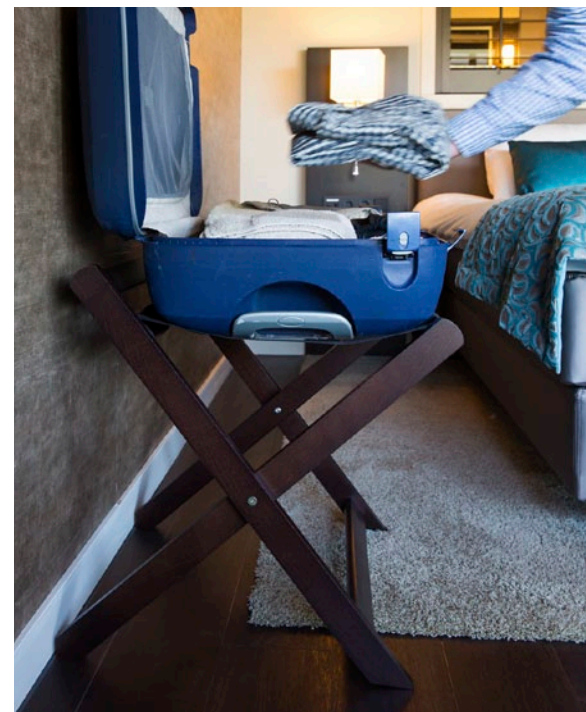

Dimensions folded:

11 x 60 x 84 cm (with back rest)

11 x 60 x 80 cm (without back rest)

Dimensions open:

60 x 63 x 59 cm (with back rest)

60 x 62 x 53 cm (without back rest)

Manager feature

Less damage to walls due to the design of the luggage rack: backrest doesn't touch the wall