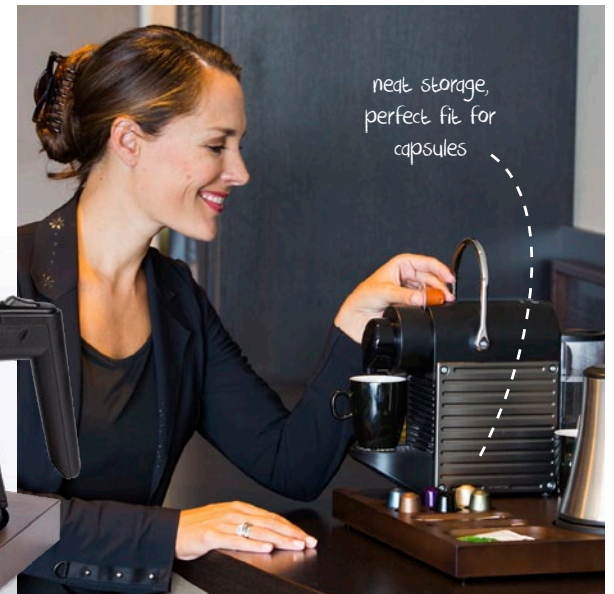

neat storage,
perfect fit for
capsules