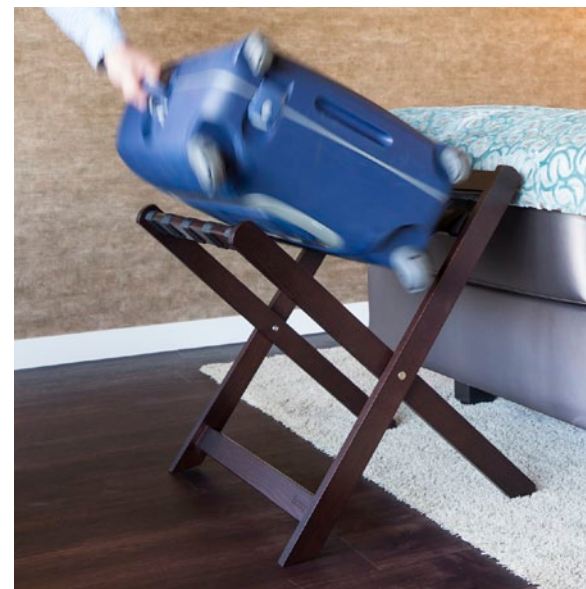

Dimensions folded:

11 x 60 x 84 cm (with back rest)

11 x 60 x 80 cm (without back rest)

Dimensions open:

60 x 63 x 59 cm (with back rest)

60 x 62 x 53 cm (without back rest)

Manager feature

Less damage to walls due to the design of the luggage rack: backrest doesn't touch the wall