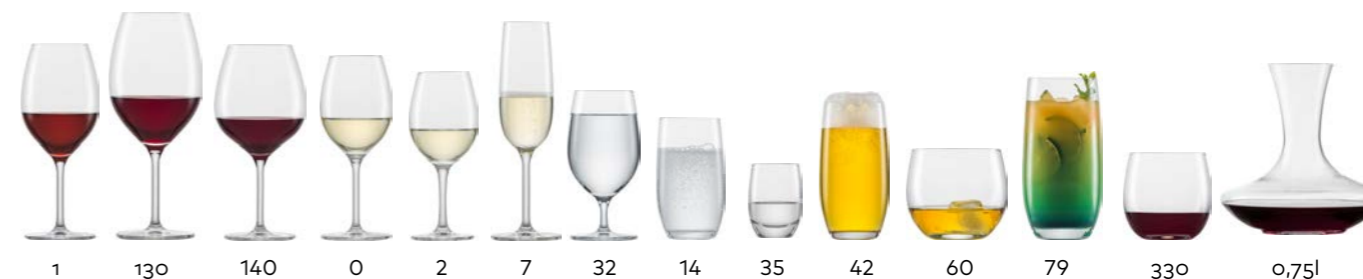

BANQUET

Form 8940, 6500

Artikel Item	Größe Size	Bestell- Nr. Order no.	Artikel per VE Item per VE	St./ Pal. Pool	Höhe mm Height mm	Ø mm dia. mm	Inhalt ml Capacity ml	EAN der VE EAN per package

ROTWEIN RED WINE (FORM 8940)

Rotwein Red Wine	1	121592	6	384	213	86	475	4001836109291
Rotwein Red Wine 0,2l /-/	1	121764	6	384	213	86	475	4001836012478
Bordeaux	130	121596	6	216	223	93	600	4001836109345
Bordeaux 0,2l /-/	130	121767	6	216	223	93	600	4001836012577
Burgunder Burgundy	140	121590	6	288	210	101	630	4001836109277
Burgunder Burgundy 0,2l /-/	140	121762	6	288	210	101	630	4001836012379

WEISSWEIN WHITE WINE (FORM 8940)

Chardonnay	0	121591	6	408	200	80	368	4001836109284
Chardonnay 0,2l /-/	0	121889	6	408	200	80	368	4001836012461
Weißwein White Wine	2	121593	6	456	182	75	300	4001836109307
Weißwein White Wine 0,1l /-/	2	121765	6	456	182	75	300	4001836012553

SEKT SPARKLING WINE (FORM 8940)

Sekt mit MP* Sparkling Wine with EP*	7	121594	6	600	221	70	210	4001836109314
Sekt mit MP* Sparkling Wine with EP* 0,1l /-/	7	121766	6	600	221	70	210	4001836012560

WASSER WATER (FORM 8940)

Wasser Water	32	121595	6	660	138	69	253	4001836109338

BECHER TUMBLERS (FORM 6500)

Bierbecher Beer Tumbler	14	974244	6	900	120	69	330	4001837611625
Schnaps Shot	35	128092	6	3180	63	47	75	4001837902822
Bierbecher Beer Tumbler	42	974258	6	660	142	72	430	4001837611724
Whisky	60	128075	6	576	85	95	400	4001837902624
Longdrink	79	128089	6	570	156	78	540	4001837902723
Becher Tumbler	330	978483	6	918	83	86	340	4001837614725

DEKANTER DECANTERS (FORM 8940)

Dekanter ¹⁾ Decanter ¹⁾	750	123225	1	45	220	220	750	4001836115254

¹⁾ Mit der speziellen Oberflächenveredelung DROP PROTECT wird die Tropfenbildung außen am Glas verhindert.

¹⁾ The specially refined DROP PROTECT finish keeps drips inside the glass, so preventing unsightly stains from developing.

* mit Moussierpunkt with effervescence point

/-/ mit Eiche with fillmark