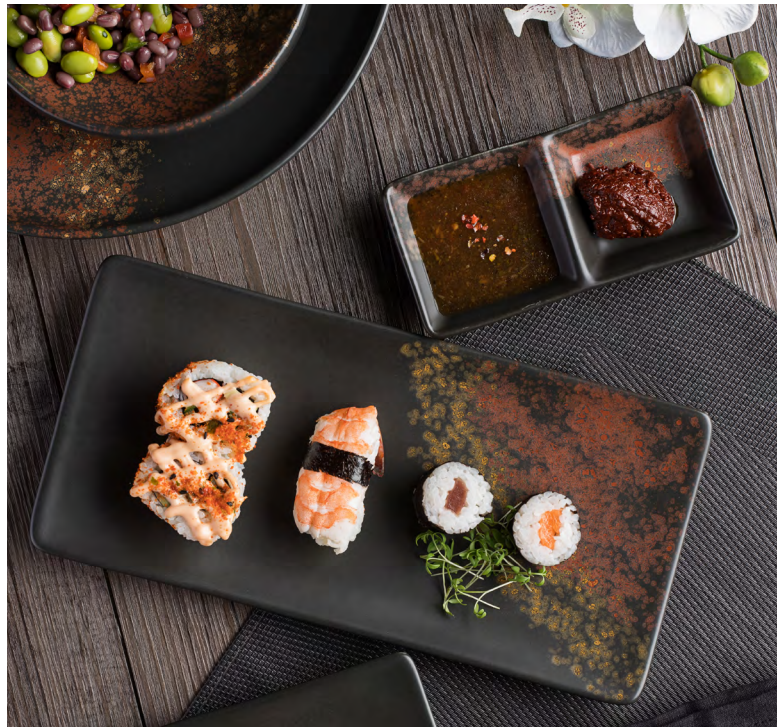

5 YEAR

NEW 2022

Oxy Coupe Plate
CT9900 8.25" (21cm) Box of 6

5 YEAR

NEW 2022

Oxy Coupe Plate
CT9901 10.5" (27cm) Box of 6

NEW 2022

Oxy Rectangular Platters
CT9909 7 x 5" (19 x 13cm) Box of 6
CT9910 10.25 x 5" (26 x 13cm) Box of 6