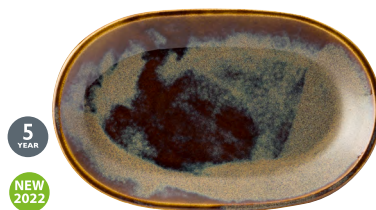

See the new Murra collections:
Pages 6-15

5 YEAR
NEW 2022

Murra Toffee Coupe Plate
CT9600 12" (30cm) Box of 6

5 YEAR
NEW 2022

Murra Toffee Coupe Plates
CT9601 10.5" (27cm) Box of 6
CT9602 9" (23cm) Box of 6

NEW 2022

Murra Toffee Tapas Bowls
CT9613 4" (10cm) Box of 6
CT9614 5" (13cm) Box of 6

NEW 2022

Murra Toffee Walled Plate
CT9609 12" (30cm) Box of 6

NEW 2022

Murra Toffee Walled Plate
CT9608 10.5" (27cm) Box of 6

NEW 2022

Murra Toffee Walled Plate
CT9607 8.25" (21cm) Box of 6

5 YEAR
NEW 2022

Murra Toffee Deep Coupe Bowls
CT9603 9" (23cm) Box of 6
CT9604 11" (28cm) Box of 6

5 YEAR
NEW 2022

Murra Toffee Deep Coupe Oval
CT9615 12.5 x 8" (32 x 20cm) Box of 6